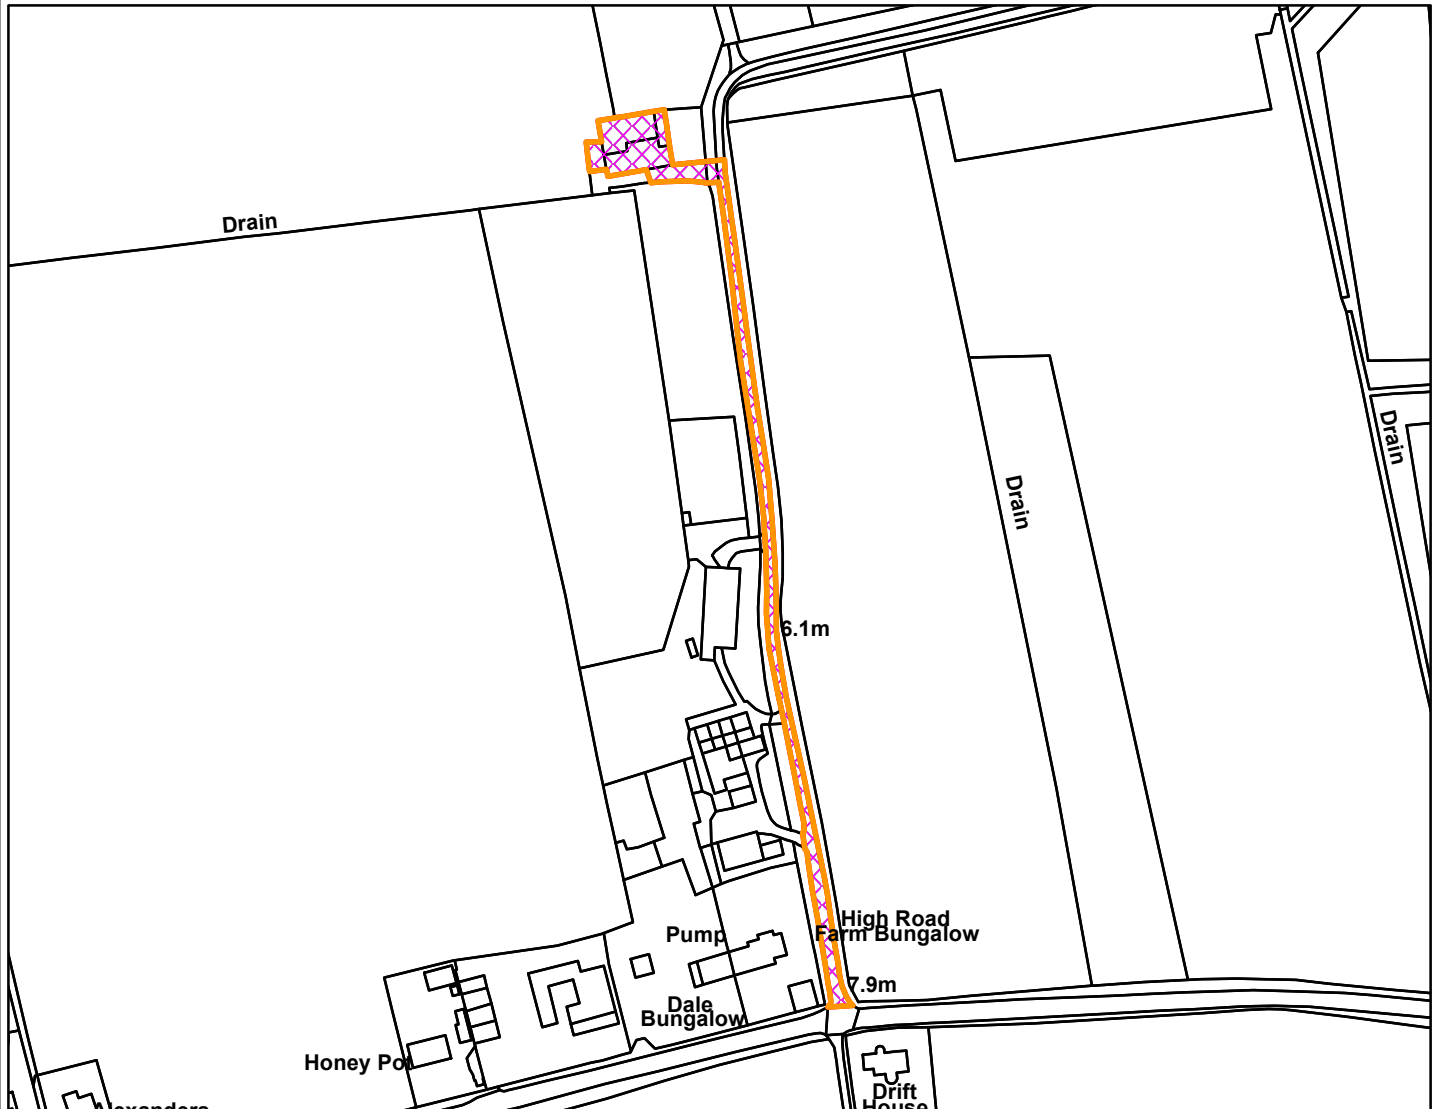

23/00580/F

Borough Council of  
King's Lynn &  
West Norfolk

Barns North of Thornham Road Holme next The Sea PE36 6LR

**Legend**

**Scale:** 1:2,500

Reproduced from the Ordnance Survey map with permission of the Controller of His Majesty's Stationery Office © Crown Copyright 2023.

Unauthorised reproduction infringes Crown Copyright and may lead to prosecution or civil proceedings.

Organisation	BCKLWN
Department	Department
Comments	
Date	24/01/2024
MSA Number	0100024314